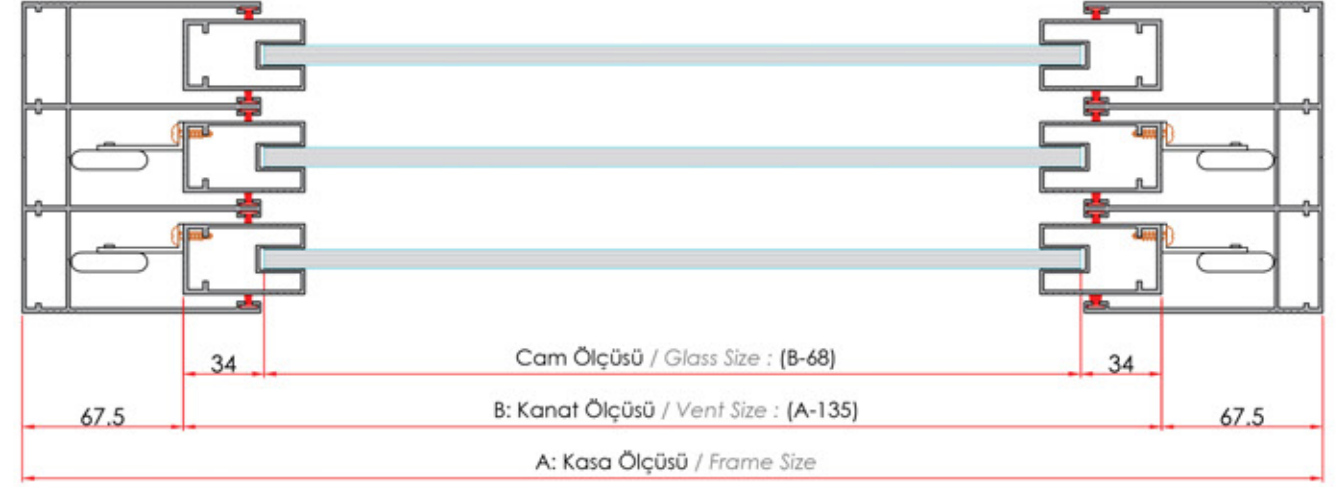

ISI CAMLI DETAYI
HEAT GLASS DETAIL

TEK CAMLI DETAYI
SINGLE GLASS DETAIL

ISI CAMLI DETAYI
HEAT GLASS DETAIL

TEK CAMLI DETAYI
SINGLE GLASS DETAIL

22 mm
ISICAMLI SİSTEM
DÜŞEY KESİM ÖLÇÜSÜ
HEATING SYSTEM
VERTICAL CUTTING SIZE

SAPPHIRE PANORAMA

Outdoor Systems®
AluGarden

8 mm
TEK CAMLI SİSTEM
DÜŞEY KESİM ÖLÇÜSÜ
SINGLE GLASS SYSTEM
VERTICAL CUTTING SIZE

Outdoor Systems®
AluGarden

SAPPHIRE PANORAMA

8 mm
ISICAMLI SİSTEM
YATAY KESİM ÖLÇÜSÜ
SINGLE GLASS SYSTEM
HORIZONTAL CUTTING SIZE