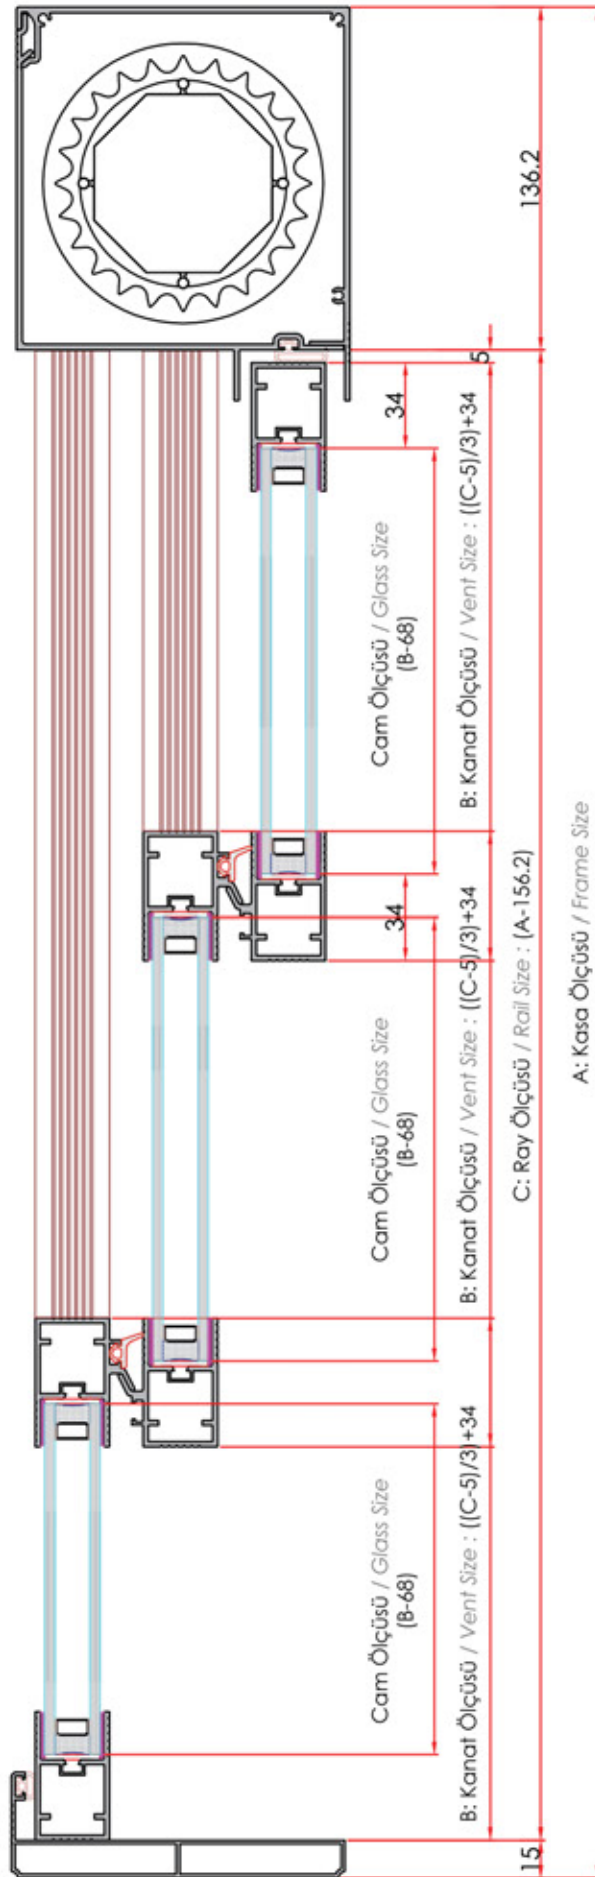

System Code	Profile No	Weight kg/m
AG V 02	6428	1.026
A	AKB-1097-25.1	

One Glass Vent Profile
Tek Cam Kanat Profili

System Code	Profile No	Weight kg/m
AG V 03	7094	0.853
A	AKB-1097-25.1	

One Glass Clamp Vent Profile
Tek Cam Kenetli Kanat Profili

System Code	Profile No	Weight kg/m
AG V 04	7093	0.969
A	AKB-1097-25.1	

Rail Cover Profile
Ray Kapak Profili

System Code	Profile No	Weight kg/m
AG A02	6435	0.175

Bottom Base Profile
Alt Baza Profili

System Code	Profile No	Weight kg/m
AG F 04	6430	1.355

ISI CAMLI DETAYI
HEAT GLASS DETAIL

TEK CAMLI DETAYI
SINGLE GLASS DETAIL

ISI CAMLI DETAYI
HEAT GLASS DETAIL

TEK CAMLI DETAYI
SINGLE GLASS DETAIL

22 mm
ISICAMLI SİSTEM
DÜŞEY KESİM ÖLÇÜSÜ
HEATING SYSTEM
VERTICAL CUTTING SIZE