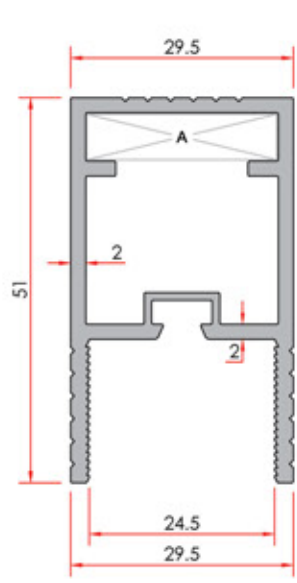

SAPPHIRE PANORAMA

Panorama Glass

Outdoor Systems
AluGarden®

Outdoor Systems
AluGarden®

Kanat Profil
Vent Profile

System Code	Profile No	Weight kg/m
AG V 01	6431	0.909
A	AKB-1097-25.1	

Clamp Vent Profile
Kenetli Kanat Profili

System Code	Profile No	Weight kg/m
AG V 02	6428	1.026
A	AKB-1097-25.1	

One Glass Vent Profile
Tek Cam Kanat Profili

System Code	Profile No	Weight kg/m
AG V 03	7094	0.853
A	AKB-1097-25.1	

One Glass Clamp Vent Profile
Tek Cam Kenetli Kanat Profili

System Code	Profile No	Weight kg/m
AG V 04	7093	0.969
A	AKB-1097-25.1	

Rail Cover Profile
Ray Kapak Profili

System Code	Profile No	Weight kg/m
AG A02	6435	0.175

Bottom Base Profile
Alt Baza Profili

System Code	Profile No	Weight kg/m
AG F 04	6430	1.355

ISI CAMLI DETAYI
HEAT GLASS DETAIL

TEK CAMLI DETAYI
SINGLE GLASS DETAIL

ISI CAMLI DETAYI
HEAT GLASS DETAIL

TEK CAMLI DETAYI
SINGLE GLASS DETAIL

22 mm
ISICAMLI SİSTEM
DÜŞEY KESİM ÖLÇÜSÜ
HEATING SYSTEM
VERTICAL CUTTING SIZE