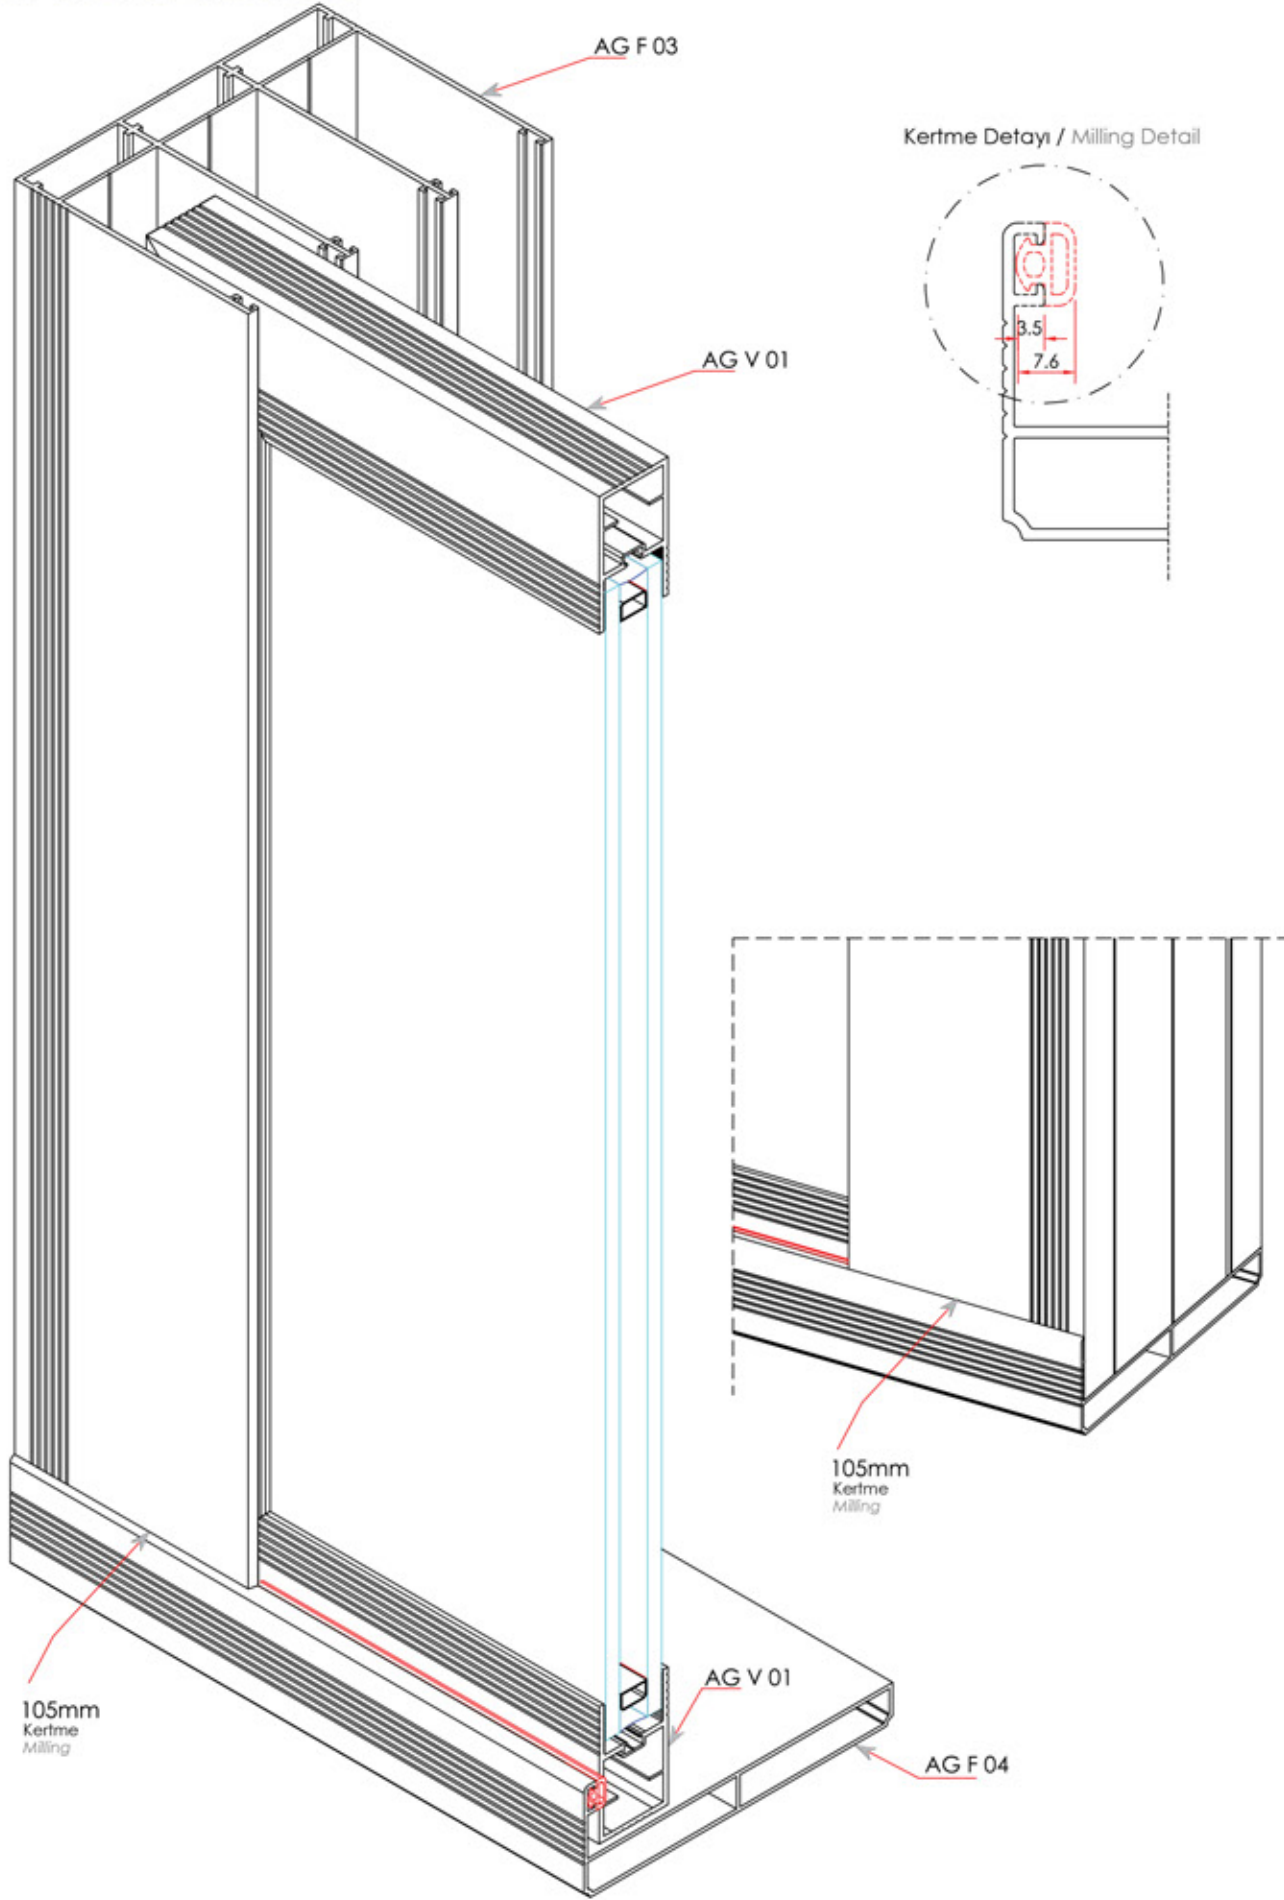

ISI CAMLI DETAYI
HEAT GLASS DETAIL