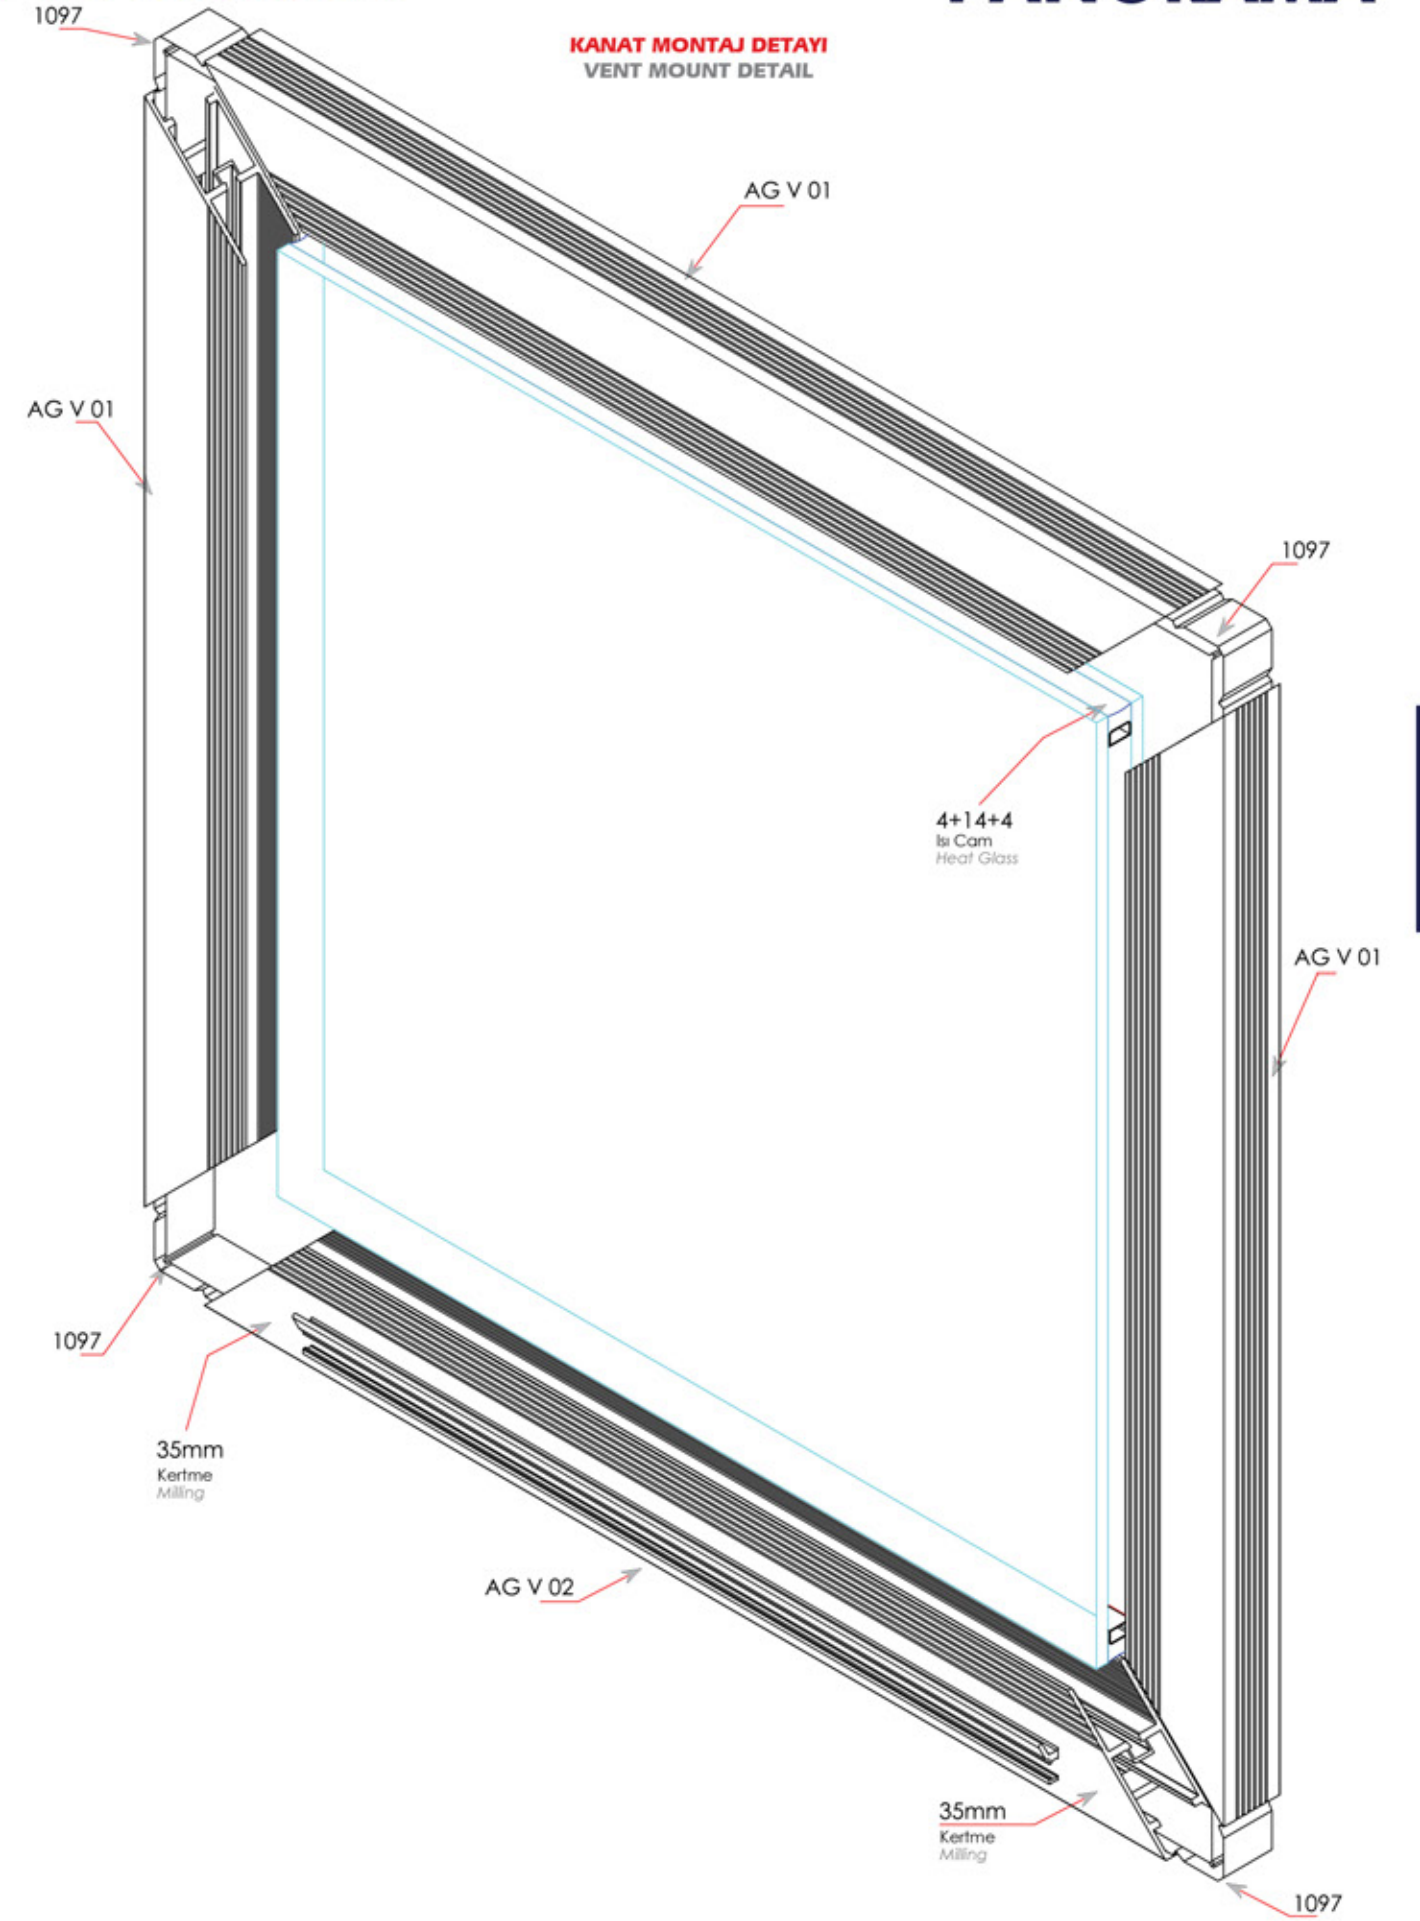

KANAT MONTAJ DETAYI
VENT MOUNT DETAIL

Ask for our technical catalogue to see more details about our products and to use our systems correctly

Ürünlerimize ait daha fazla detay görebilmek ve sistemlerin doğru olarak kullanılabilmesi için teknik kataloğumuzdan temin ediniz.