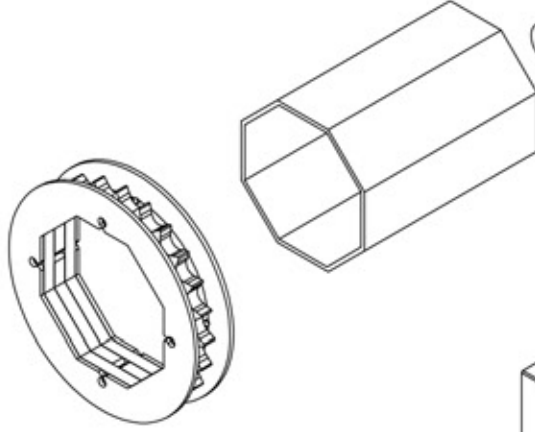

MONTAJ ŞEMASI
INSTALLATION DIAGRAM

Ask for our technical catalogue to see more details about our products and to use our systems correctly

Ürünlerimize ait daha fazla detay görebilmek ve sistemlerin doğru olarak kullanılabilmesi için teknik kataloğumuzdan temin ediniz.