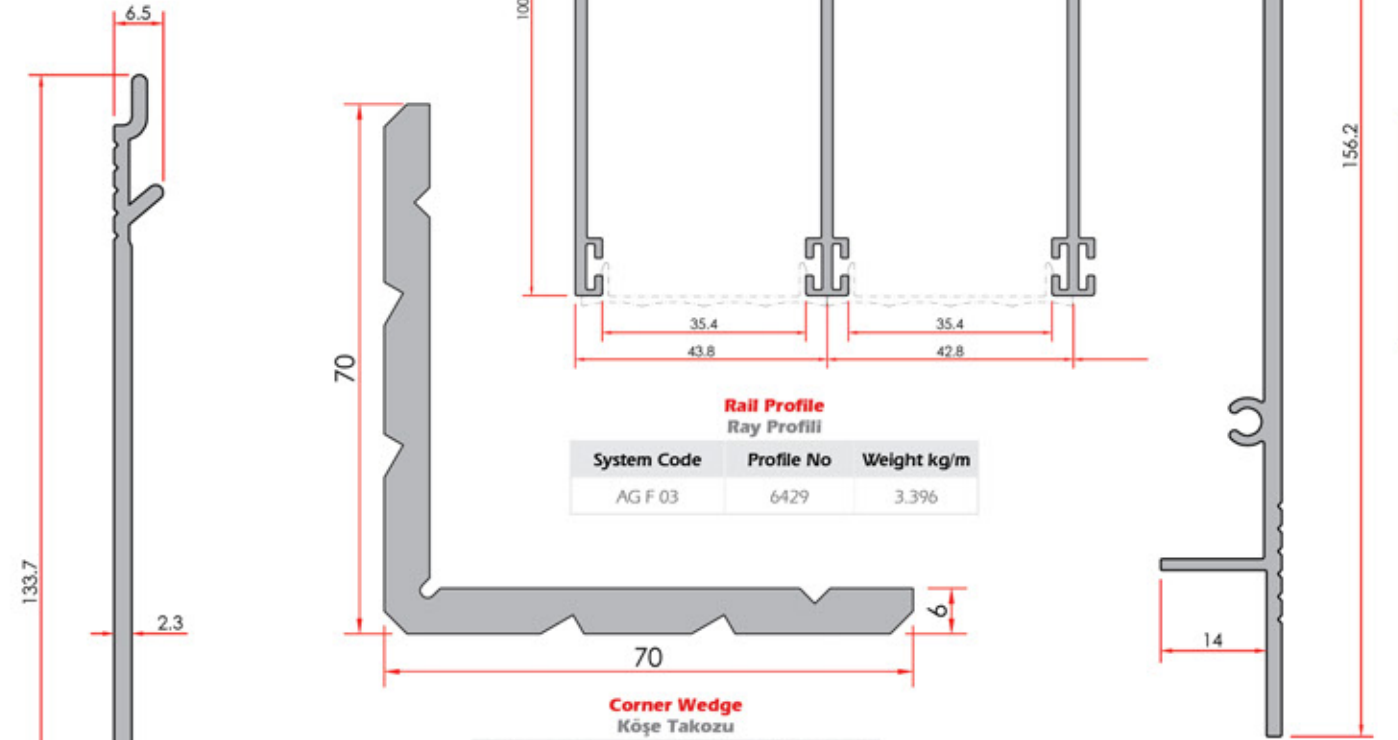

System Code	Profile No	Weight kg/m
AG V 04	7093	0.969
A	AKB-1097-25.1	

Rail Cover Profile
Ray Kapak Profili

System Code	Profile No	Weight kg/m
AG A02	6435	0.175

Bottom Base Profile
Alt Baza Profili

System Code	Profile No	Weight kg/m
AG F 04	6430	1.355

Outward Frame Profile
Dış Kasa Profili

System Code	Profile No	Weight kg/m
AG F 01	7133	2.085

Rail Profile
Ray Profili

System Code	Profile No	Weight kg/m
AG F 03	6429	3.396

Corner Wedge
Köşe Takozu

System Code	Profile No	Weight kg/m
1097	1097	2.032