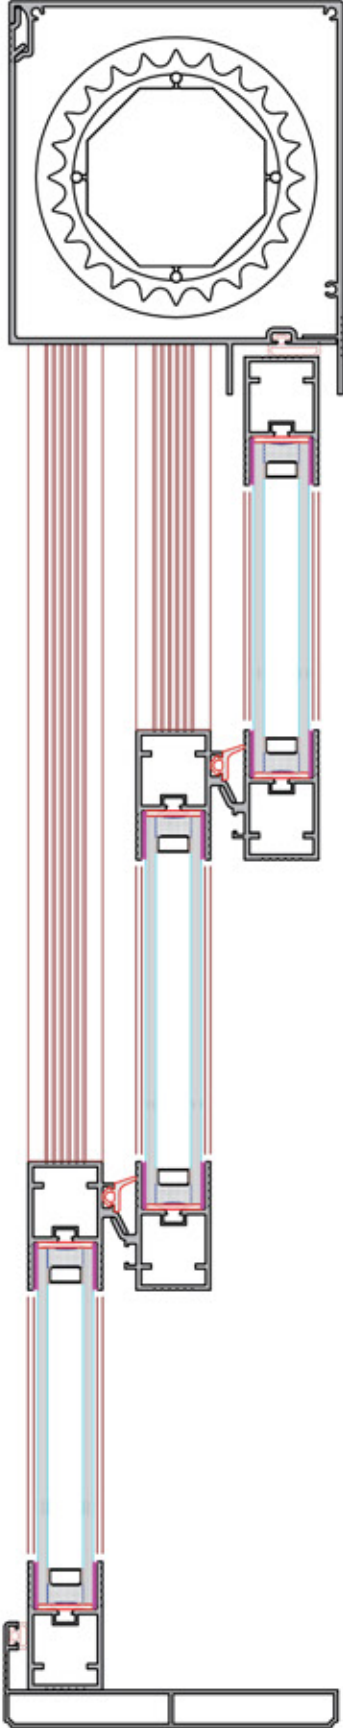

SAPPHIRE PANORAMA

Panorama Glass

Outdoor Systems
AluGarden®

Outdoor Systems
AluGarden®

Kanat Profil
Vent Profile

System Code	Profile No	Weight kg/m
AG V 01	6431	0.909
A	AKB-1097-25.1	

Clamp Vent Profile
Kenetli Kanat Profili

System Code	Profile No	Weight kg/m
AG V 02	6428	1.026
A	AKB-1097-25.1	

One Glass Vent Profile
Tek Cam Kanat Profili

System Code	Profile No	Weight kg/m
AG V 03	7094	0.853
A	AKB-1097-25.1	

One Glass Clamp Vent Profile
Tek Cam Kenetli Kanat Profili

System Code	Profile No	Weight kg/m
AG V 04	7093	0.969
A	AKB-1097-25.1	

Rail Cover Profile
Ray Kapak Profili

System Code	Profile No	Weight kg/m
AG A02	6435	0.175

Bottom Base Profile
Alt Baza Profili

System Code	Profile No	Weight kg/m
AG F 04	6430	1.355

ISI CAMLI DETAYI
HEAT GLASS DETAIL

TEK CAMLI DETAYI
SINGLE GLASS DETAIL

ISI CAMLI DETAYI
HEAT GLASS DETAIL

TEK CAMLI DETAYI
SINGLE GLASS DETAIL

22 mm
ISICAMLI SİSTEM
DÜŞEY KESİM ÖLÇÜSÜ
HEATING SYSTEM
VERTICAL CUTTING SIZE