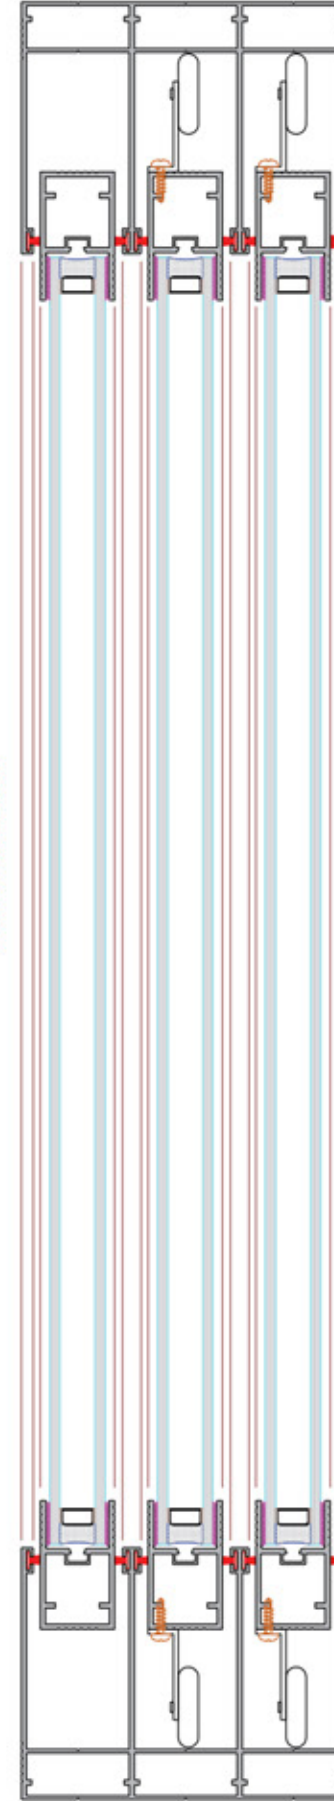

System Code	Profile No	Weight kg/m
AG V 02	6428	1.026
A	AKB-1097-25.1	

One Glass Vent Profile
Tek Cam Kanat Profili

System Code	Profile No	Weight kg/m
AG V 03	7094	0.853
A	AKB-1097-25.1	

One Glass Clamp Vent Profile
Tek Cam Kenetli Kanat Profili

System Code	Profile No	Weight kg/m
AG V 04	7093	0.969
A	AKB-1097-25.1	

Rail Cover Profile
Ray Kapak Profili

System Code	Profile No	Weight kg/m
AG A02	6435	0.175

Bottom Base Profile
Alt Baza Profili

System Code	Profile No	Weight kg/m
AG F 04	6430	1.355

Ürünlerimize ait daha fazla detay görebilmek ve sistemlerin doğru olarak kullanılabilmesi için teknik kataloğumuzdan temin ediniz.

KANAT MONTAJ DETAYI
VENT MOUNT DETAIL

Ask for our technical catalogue to see more details about our products and to use our systems correctly

ISI CAMLI DETAYI
HEAT GLASS DETAIL

TEK CAMLI DETAYI
SINGLE GLASS DETAIL

ISI CAMLI DETAYI
HEAT GLASS DETAIL

TEK CAMLI DETAYI
SINGLE GLASS DETAIL

22 mm
ISICAMLI SİSTEM
DÜŞEY KESİM ÖLÇÜSÜ
HEATING SYSTEM
VERTICAL CUTTING SIZE