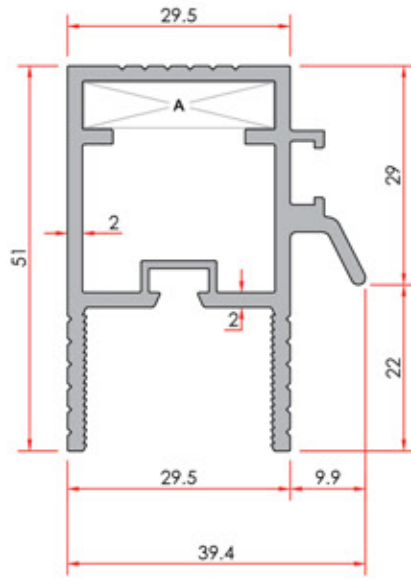

SAPPHIRE PANORAMA

Panorama Glass

Outdoor Systems
AluGarden®

Outdoor Systems
AluGarden®

Kanat Profil
Vent Profile

System Code	Profile No	Weight kg/m
AG V 01	6431	0.909
A	AKB-1097-25.1	

Clamp Vent Profile
Kenetli Kanat Profili

System Code	Profile No	Weight kg/m
AG V 02	6428	1.026
A	AKB-1097-25.1	

One Glass Vent Profile
Tek Cam Kanat Profili

System Code	Profile No	Weight kg/m
AG V 03	7094	0.853
A	AKB-1097-25.1	

One Glass Clamp Vent Profile
Tek Cam Kenetli Kanat Profili

System Code	Profile No	Weight kg/m
AG V 04	7093	0.969
A	AKB-1097-25.1	

Rail Cover Profile
Ray Kapak Profili

System Code	Profile No	Weight kg/m
AG A02	6435	0.175

Bottom Base Profile
Alt Baza Profili

System Code	Profile No	Weight kg/m
AG F 04	6430	1.355

ISI CAMLI DETAYI
HEAT GLASS DETAIL

TEK CAMLI DETAYI
SINGLE GLASS DETAIL

ISI CAMLI DETAYI
HEAT GLASS DETAIL

TEK CAMLI DETAYI
SINGLE GLASS DETAIL

22 mm
ISICAMLI SİSTEM
DÜŞEY KESİM ÖLÇÜSÜ
HEATING SYSTEM
VERTICAL CUTTING SIZE