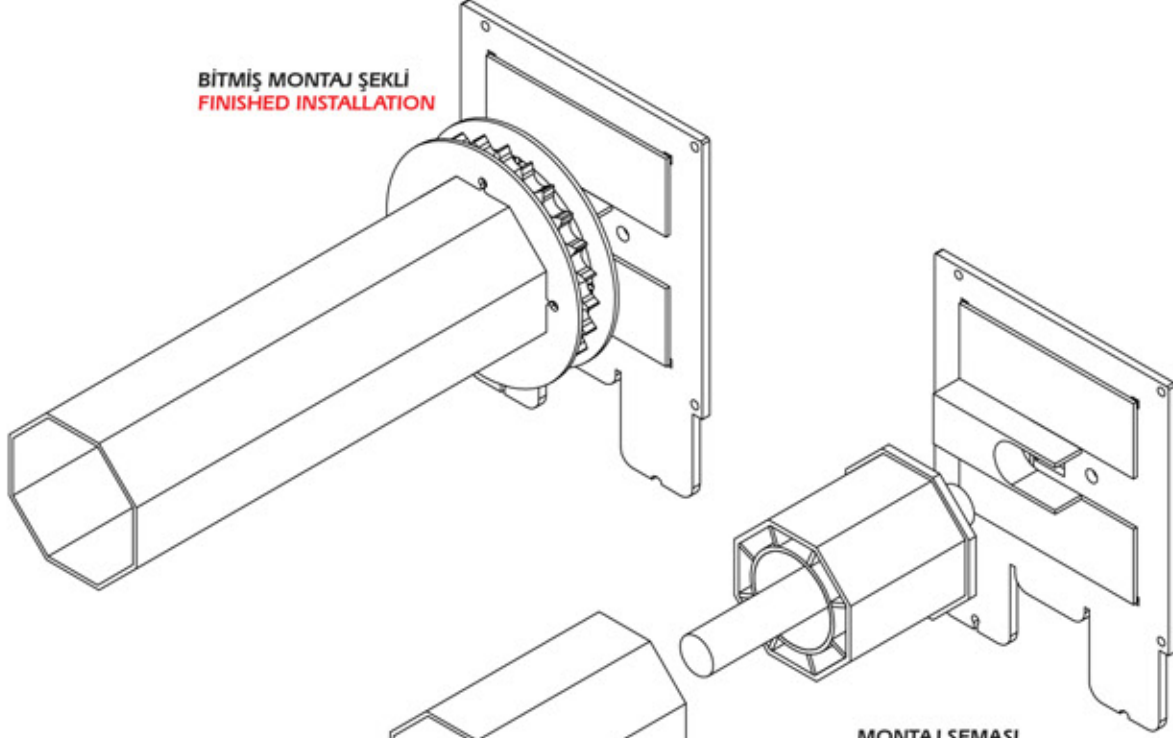

BİTMİŞ MONTAJ ŞEKLİ
FINISHED INSTALLATION

MONTAJ ŞEMASI
INSTALLATION DIAGRAM