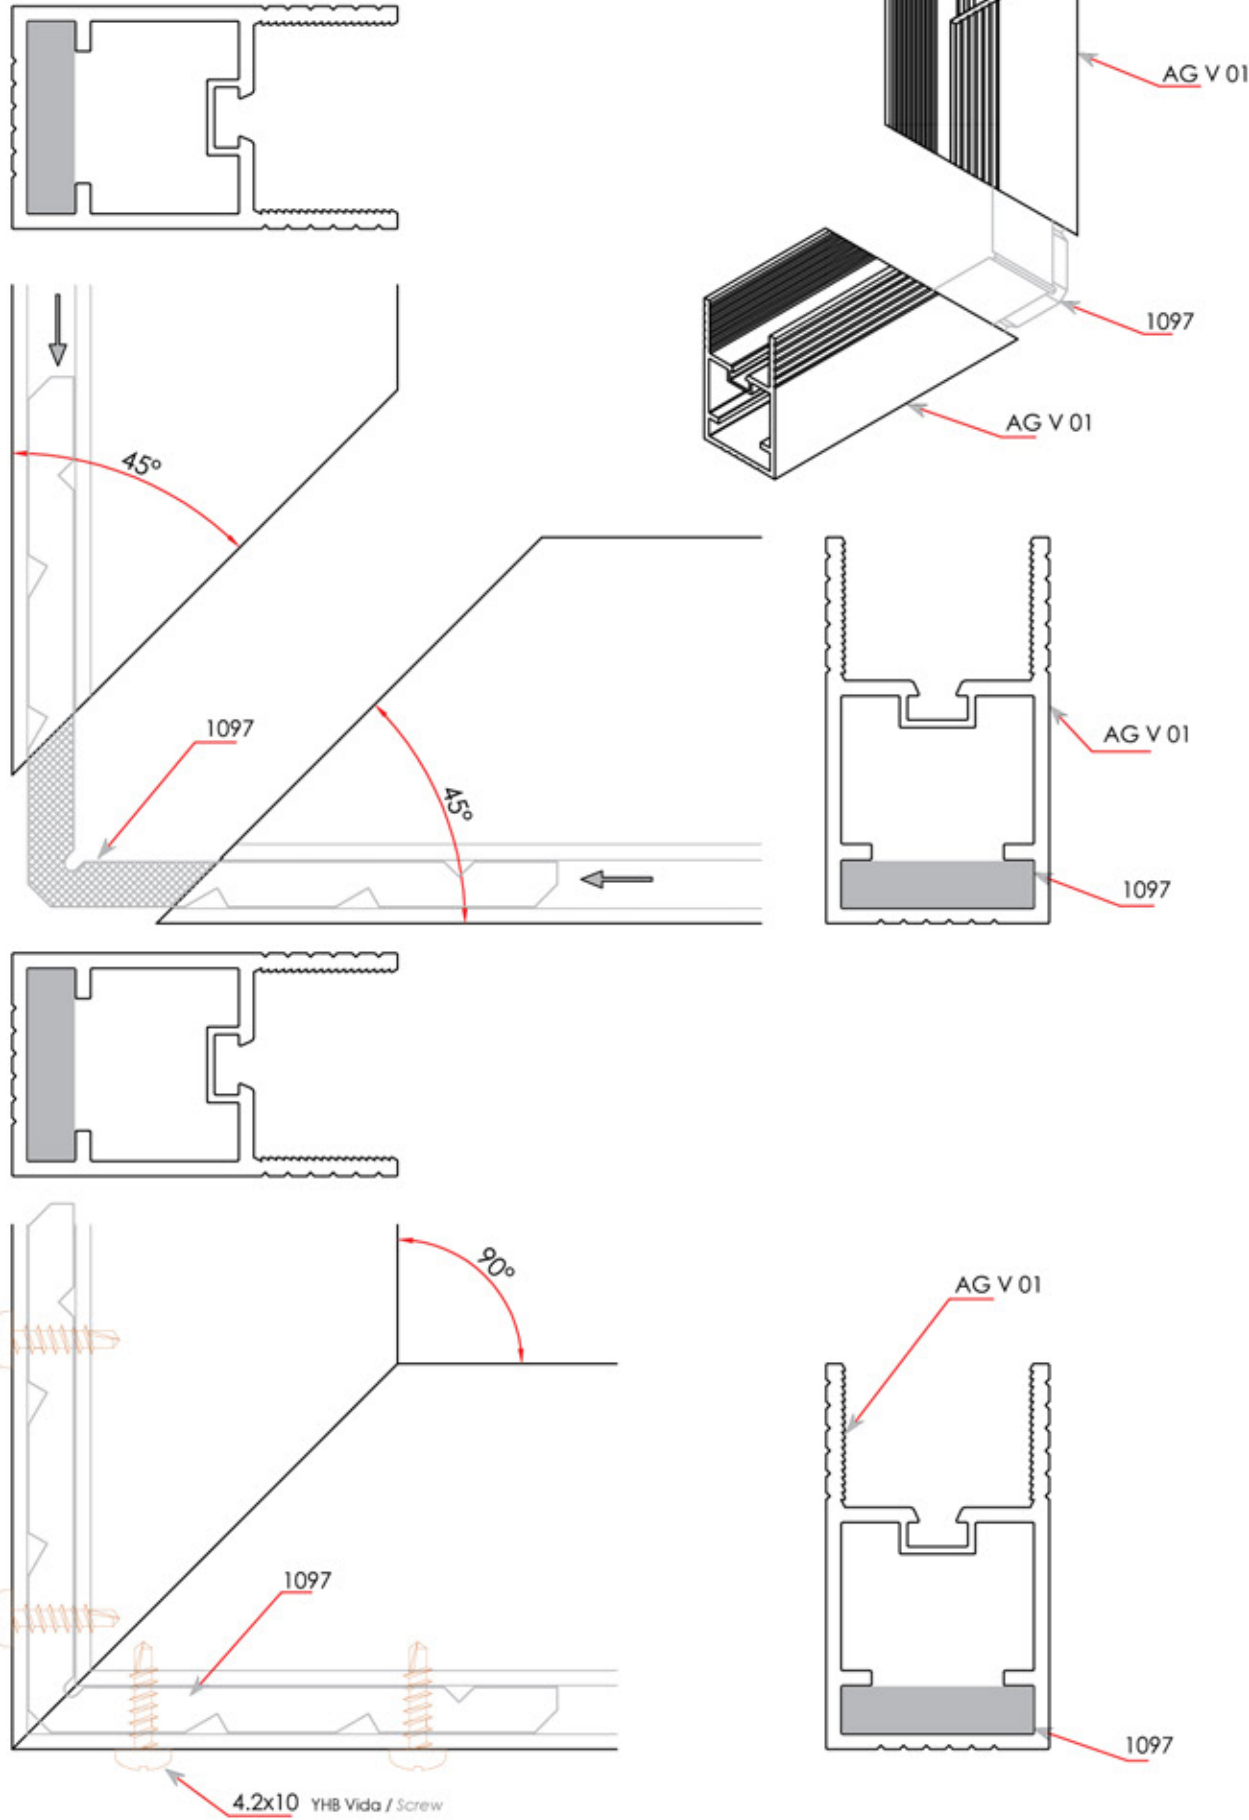

SAPPHIRE PANORAMA
48

Outdoor Systems®
AluGarden

SAPPHIRE PANORAMA

SAPPHIRE PANORAMA
49

KANAT KÖŞE BİRLEŞİM DETAYI
VENT CORNER JOINT DETAIL

Ask for our technical catalogue to see more details about our products and to use our systems correctly

ISI CAMLI DETAYI
HEAT GLASS DETAIL

TEK CAMLI DETAYI
SINGLE GLASS DETAIL

ISI CAMLI DETAYI
HEAT GLASS DETAIL

TEK CAMLI DETAYI
SINGLE GLASS DETAIL

22 mm
ISICAMLI SİSTEM
DÜŞEY KESİM ÖLÇÜSÜ
HEATING SYSTEM
VERTICAL CUTTING SIZE