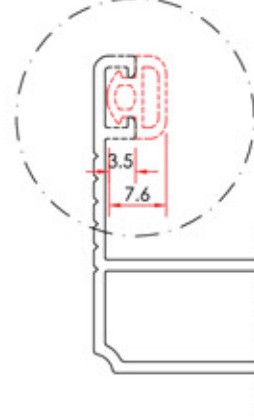

Kertme Detayı / Milling Detail

TEK CAMLI DETAYI
SINGLE GLASS DETAIL