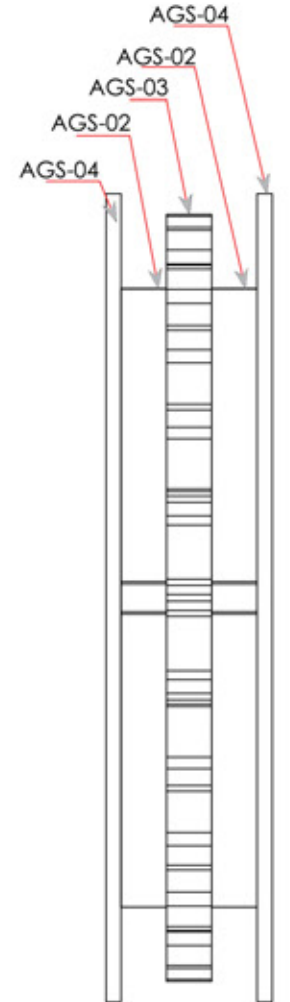

System Code	Profile No	Weight kg/m
AG V 04	7093	0.969
A	AKB-1097-25.1	

Rail Cover Profile
Ray Kapak Profili

System Code	Profile No	Weight kg/m
AG A02	6435	0.175

Bottom Base Profile
Alt Baza Profili

System Code	Profile No	Weight kg/m
AG F 04	6430	1.355

ISI CAMLI DETAYI
HEAT GLASS DETAIL

TEK CAMLI DETAYI
SINGLE GLASS DETAIL

ISI CAMLI DETAYI
HEAT GLASS DETAIL

TEK CAMLI DETAYI
SINGLE GLASS DETAIL

22 mm
ISICAMLI SİSTEM
DÜŞEY KESİM ÖLÇÜSÜ
HEATING SYSTEM
VERTICAL CUTTING SIZE