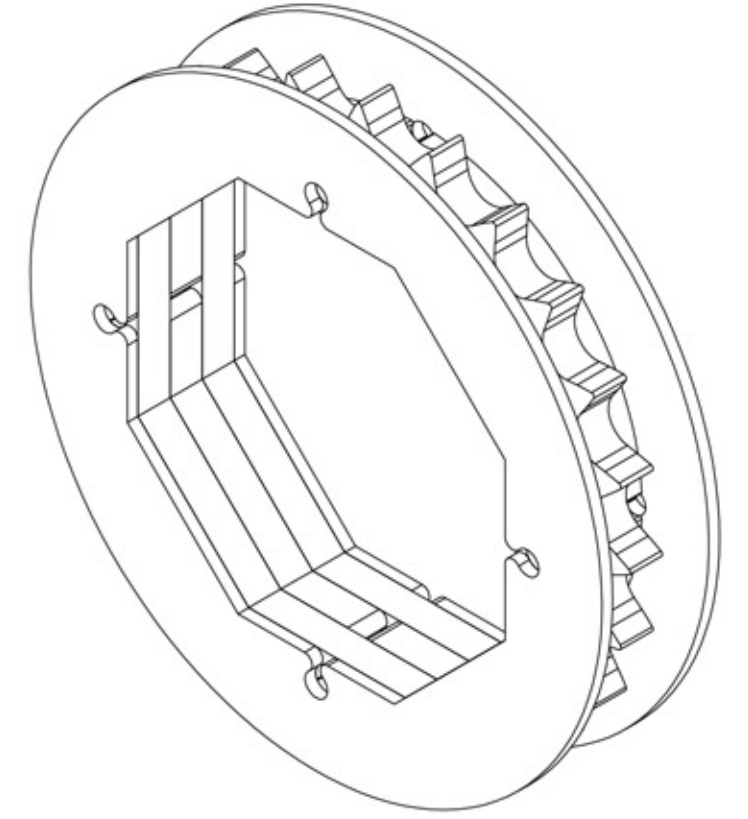

ISI CAMLI DETAYI
HEAT GLASS DETAIL

TEK CAMLI DETAYI
SINGLE GLASS DETAIL

ISI CAMLI DETAYI
HEAT GLASS DETAIL

TEK CAMLI DETAYI
SINGLE GLASS DETAIL

22 mm
ISICAMLI SİSTEM
DÜŞEY KESİM ÖLÇÜSÜ
HEATING SYSTEM
VERTICAL CUTTING SIZE