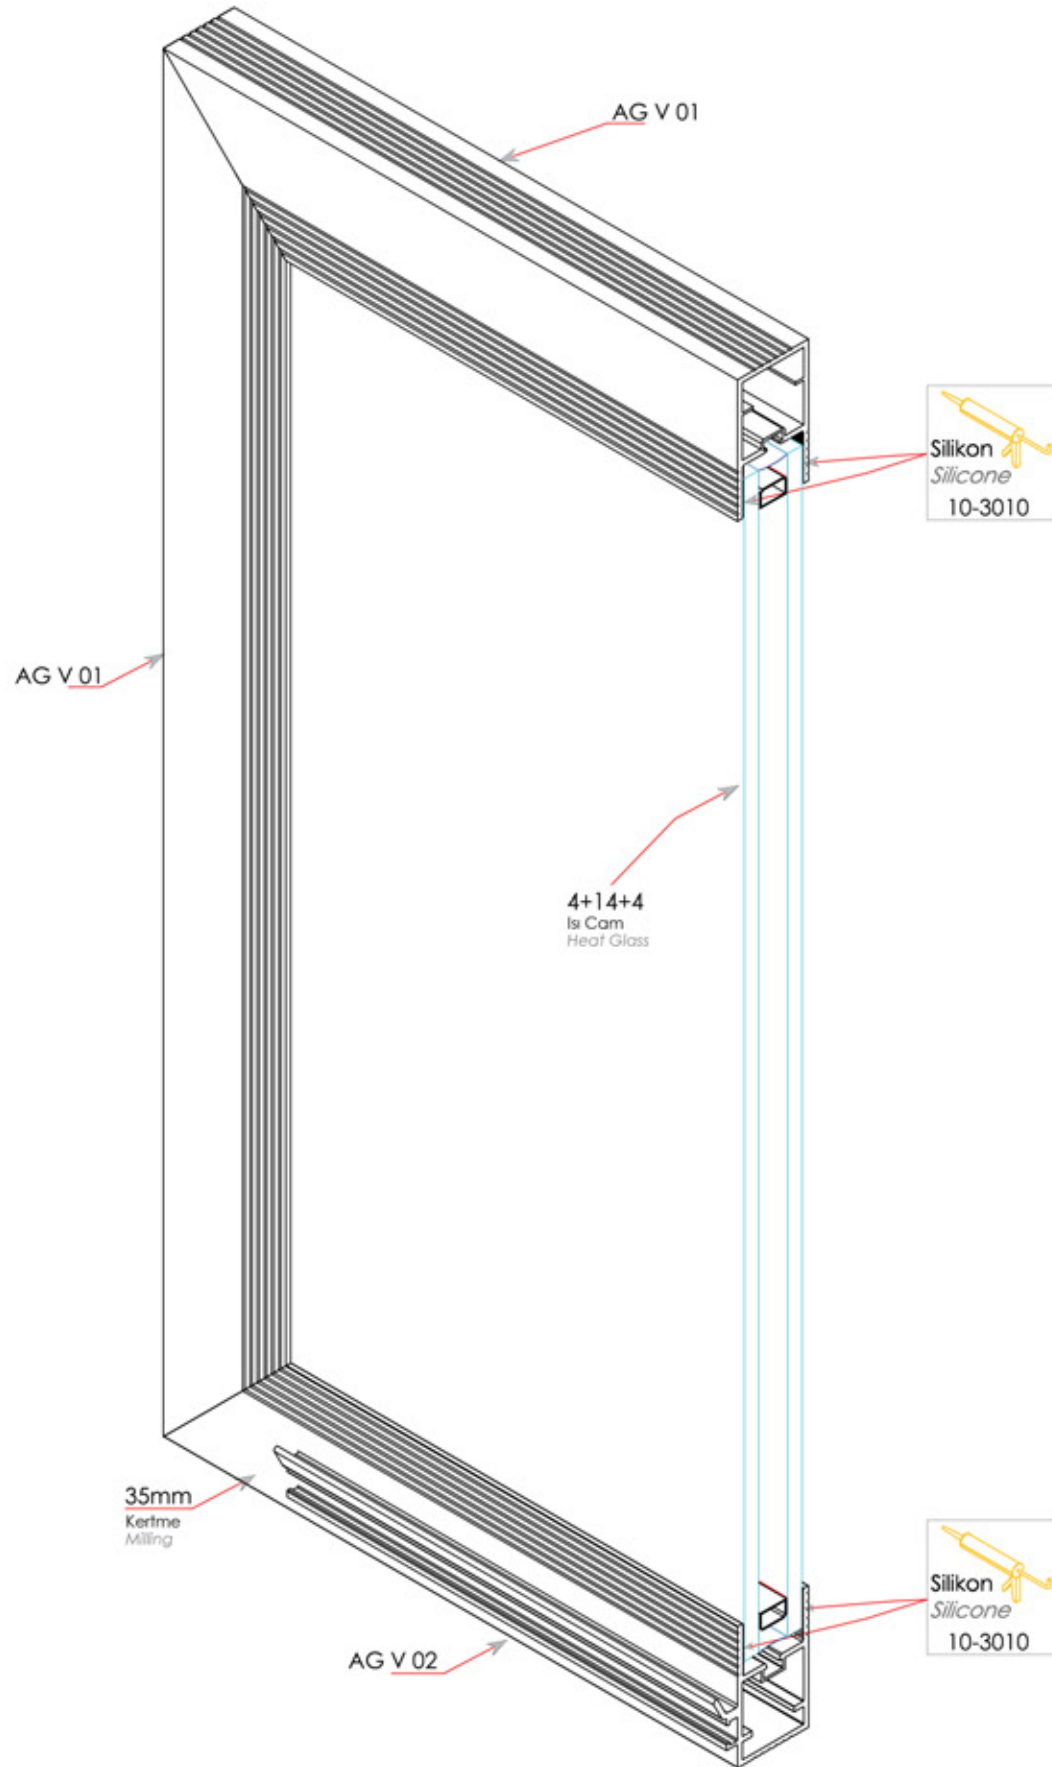

Ask for our technical catalogue to see more details about our products and to use our systems correctly

Ürünlerimize ait daha fazla detay görebilmek ve sistemlerin doğru olarak kullanılabilmesi için teknik kataloğumuzdan temin ediniz.

Ask for our technical catalogue to see more details about our products and to use our systems correctly

Ürünlerimize ait daha fazla detay görebilmek ve sistemlerin doğru olarak kullanılabilmesi için teknik kataloğumuzdan temin ediniz.