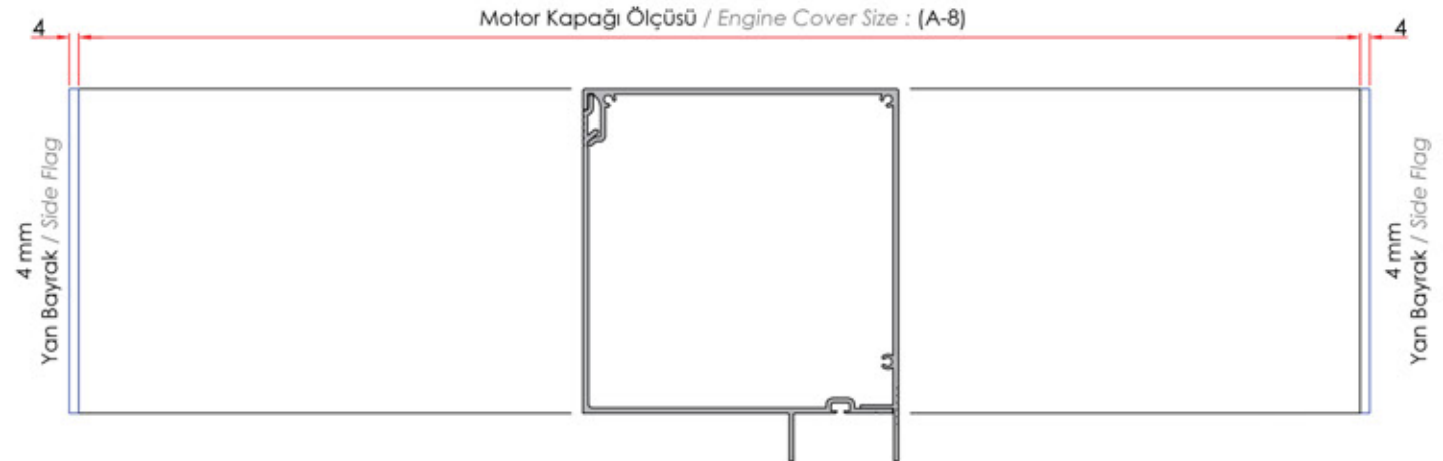

SAPPHIRE PANORAMA

Outdoor Systems®
AluGarden

8 mm
TEK CAMLI SİSTEM
DÜŞEY KESİM ÖLÇÜSÜ
SINGLE GLASS SYSTEM
VERTICAL CUTTING SIZE

Outdoor Systems®
AluGarden

SAPPHIRE PANORAMA

8 mm
ISICAMLI SİSTEM
YATAY KESİM ÖLÇÜSÜ
SINGLE GLASS SYSTEM
HORIZONTAL CUTTING SIZE