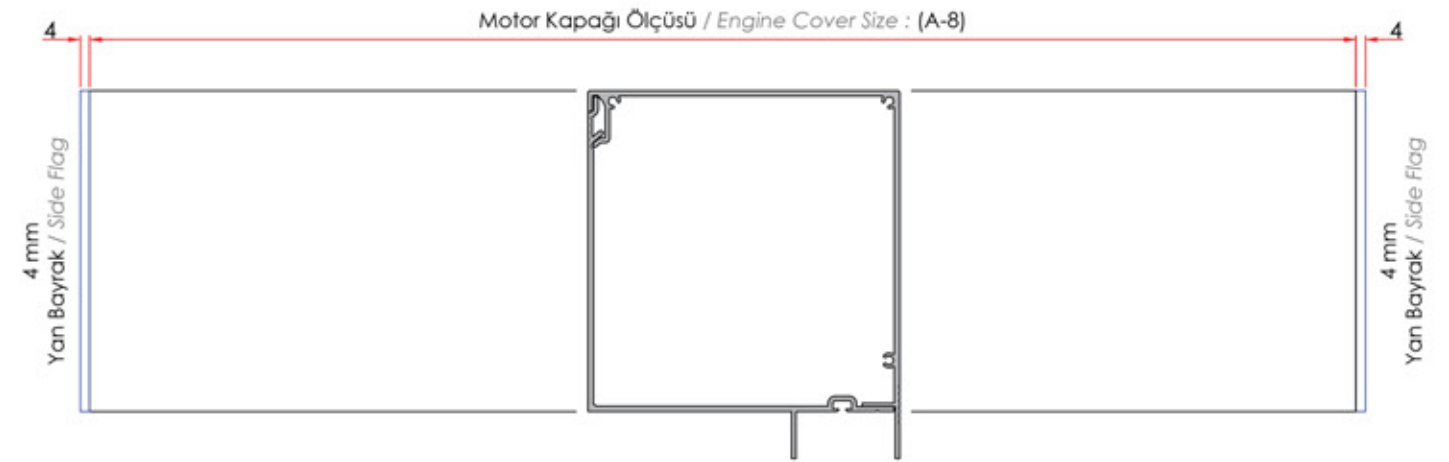

ISI CAMLI DETAYI
HEAT GLASS DETAIL

TEK CAMLI DETAYI
SINGLE GLASS DETAIL

ISI CAMLI DETAYI
HEAT GLASS DETAIL

TEK CAMLI DETAYI
SINGLE GLASS DETAIL

22 mm
ISICAMLI SİSTEM
DÜŞEY KESİM ÖLÇÜSÜ
HEATING SYSTEM
VERTICAL CUTTING SIZE

SAPPHIRE PANORAMA

Outdoor Systems®
AluGarden

8 mm
TEK CAMLI SİSTEM
DÜŞEY KESİM ÖLÇÜSÜ
SINGLE GLASS SYSTEM
VERTICAL CUTTING SIZE

Outdoor Systems®
AluGarden

SAPPHIRE PANORAMA

8 mm
ISICAMLI SİSTEM
YATAY KESİM ÖLÇÜSÜ
SINGLE GLASS SYSTEM
HORIZONTAL CUTTING SIZE