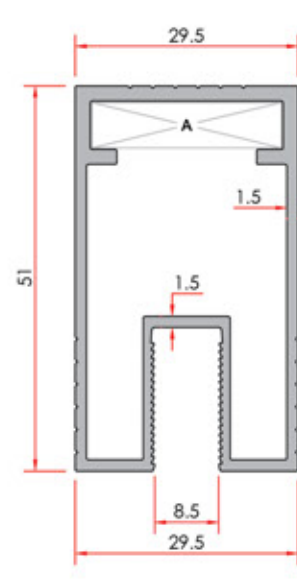

SAPPHIRE PANORAMA

Panorama Glass

Outdoor Systems
AluGarden®

Outdoor Systems
AluGarden®

Kanat Profil
Vent Profile

System Code	Profile No	Weight kg/m
AG V 01	6431	0.909
A	AKB-1097-25.1	

Clamp Vent Profile
Kenetli Kanat Profili

System Code	Profile No	Weight kg/m
AG V 02	6428	1.026
A	AKB-1097-25.1	

One Glass Vent Profile
Tek Cam Kanat Profili

System Code	Profile No	Weight kg/m
AG V 03	7094	0.853
A	AKB-1097-25.1	

One Glass Clamp Vent Profile
Tek Cam Kenetli Kanat Profili

System Code	Profile No	Weight kg/m
AG V 04	7093	0.969
A	AKB-1097-25.1	

Rail Cover Profile
Ray Kapak Profili

System Code	Profile No	Weight kg/m
AG A02	6435	0.175

Bottom Base Profile
Alt Baza Profili

System Code	Profile No	Weight kg/m
AG F 04	6430	1.355

ISI CAMLI DETAYI
HEAT GLASS DETAIL

TEK CAMLI DETAYI
SINGLE GLASS DETAIL

ISI CAMLI DETAYI
HEAT GLASS DETAIL

TEK CAMLI DETAYI
SINGLE GLASS DETAIL

22 mm
ISICAMLI SİSTEM
DÜŞEY KESİM ÖLÇÜSÜ
HEATING SYSTEM
VERTICAL CUTTING SIZE