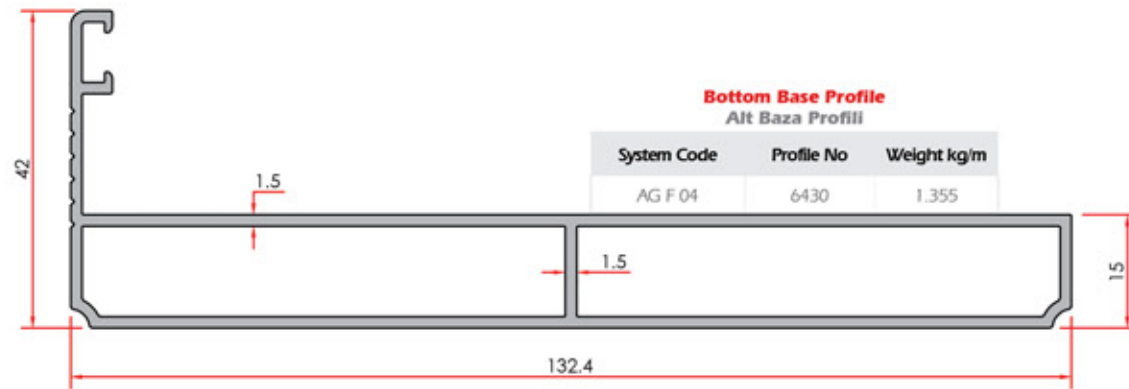

System Code	Profile No	Weight kg/m
AG V 04	7093	0.969
A	AKB-1097-25.1	

Rail Cover Profile
Ray Kapak Profili

System Code	Profile No	Weight kg/m
AG A02	6435	0.175

Bottom Base Profile
Alt Baza Profili

System Code	Profile No	Weight kg/m
AG F 04	6430	1.355