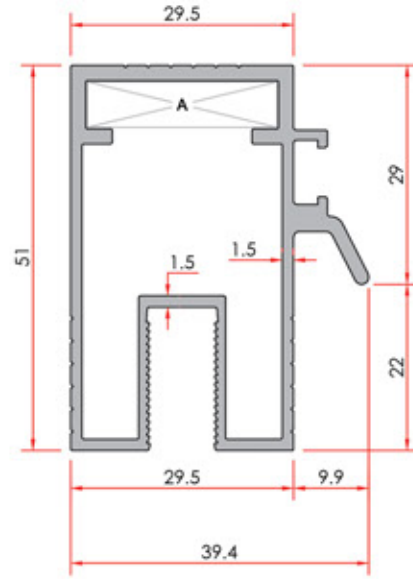

SAPPHIRE PANORAMA

Panorama Glass

Outdoor Systems
AluGarden®

Outdoor Systems
AluGarden®

Kanat Profil
Vent Profile

System Code	Profile No	Weight kg/m
AG V 01	6431	0.909
A	AKB-1097-25.1	

Clamp Vent Profile
Kenetli Kanat Profili

System Code	Profile No	Weight kg/m
AG V 02	6428	1.026
A	AKB-1097-25.1	

One Glass Vent Profile
Tek Cam Kanat Profili

System Code	Profile No	Weight kg/m
AG V 03	7094	0.853
A	AKB-1097-25.1	

One Glass Clamp Vent Profile
Tek Cam Kenetli Kanat Profili

System Code	Profile No	Weight kg/m
AG V 04	7093	0.969
A	AKB-1097-25.1	

Rail Cover Profile
Ray Kapak Profili

System Code	Profile No	Weight kg/m
AG A02	6435	0.175

Bottom Base Profile
Alt Baza Profili

System Code	Profile No	Weight kg/m
AG F 04	6430	1.355

ISI CAMLI DETAYI
HEAT GLASS DETAIL

TEK CAMLI DETAYI
SINGLE GLASS DETAIL

ISI CAMLI DETAYI
HEAT GLASS DETAIL

TEK CAMLI DETAYI
SINGLE GLASS DETAIL

22 mm
ISICAMLI SİSTEM
DÜŞEY KESİM ÖLÇÜSÜ
HEATING SYSTEM
VERTICAL CUTTING SIZE