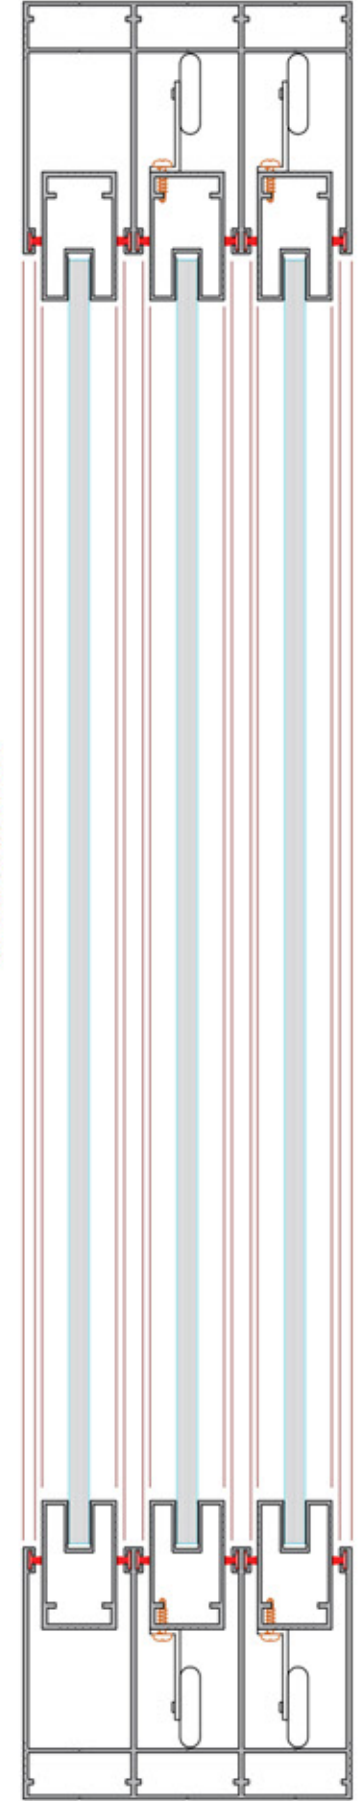

System Code	Profile No	Weight kg/m
AG V 02	6428	1.026
A	AKB-1097-25.1	

One Glass Vent Profile
Tek Cam Kanat Profili

System Code	Profile No	Weight kg/m
AG V 03	7094	0.853
A	AKB-1097-25.1	

One Glass Clamp Vent Profile
Tek Cam Kenetli Kanat Profili

System Code	Profile No	Weight kg/m
AG V 04	7093	0.969
A	AKB-1097-25.1	

Rail Cover Profile
Ray Kapak Profili

System Code	Profile No	Weight kg/m
AG A02	6435	0.175

Bottom Base Profile
Alt Baza Profili

System Code	Profile No	Weight kg/m
AG F 04	6430	1.355

Ürünlerimize ait daha fazla detay görebilmek ve sistemlerin doğru olarak kullanılabilmesi için teknik kataloğumuzdan temin ediniz.

KANAT MONTAJ DETAYI
VENT MOUNT DETAIL

Ask for our technical catalogue to see more details about our products and to use our systems correctly

ISI CAMLI DETAYI
HEAT GLASS DETAIL

TEK CAMLI DETAYI
SINGLE GLASS DETAIL

ISI CAMLI DETAYI
HEAT GLASS DETAIL

TEK CAMLI DETAYI
SINGLE GLASS DETAIL

22 mm
ISICAMLI SİSTEM
DÜŞEY KESİM ÖLÇÜSÜ
HEATING SYSTEM
VERTICAL CUTTING SIZE