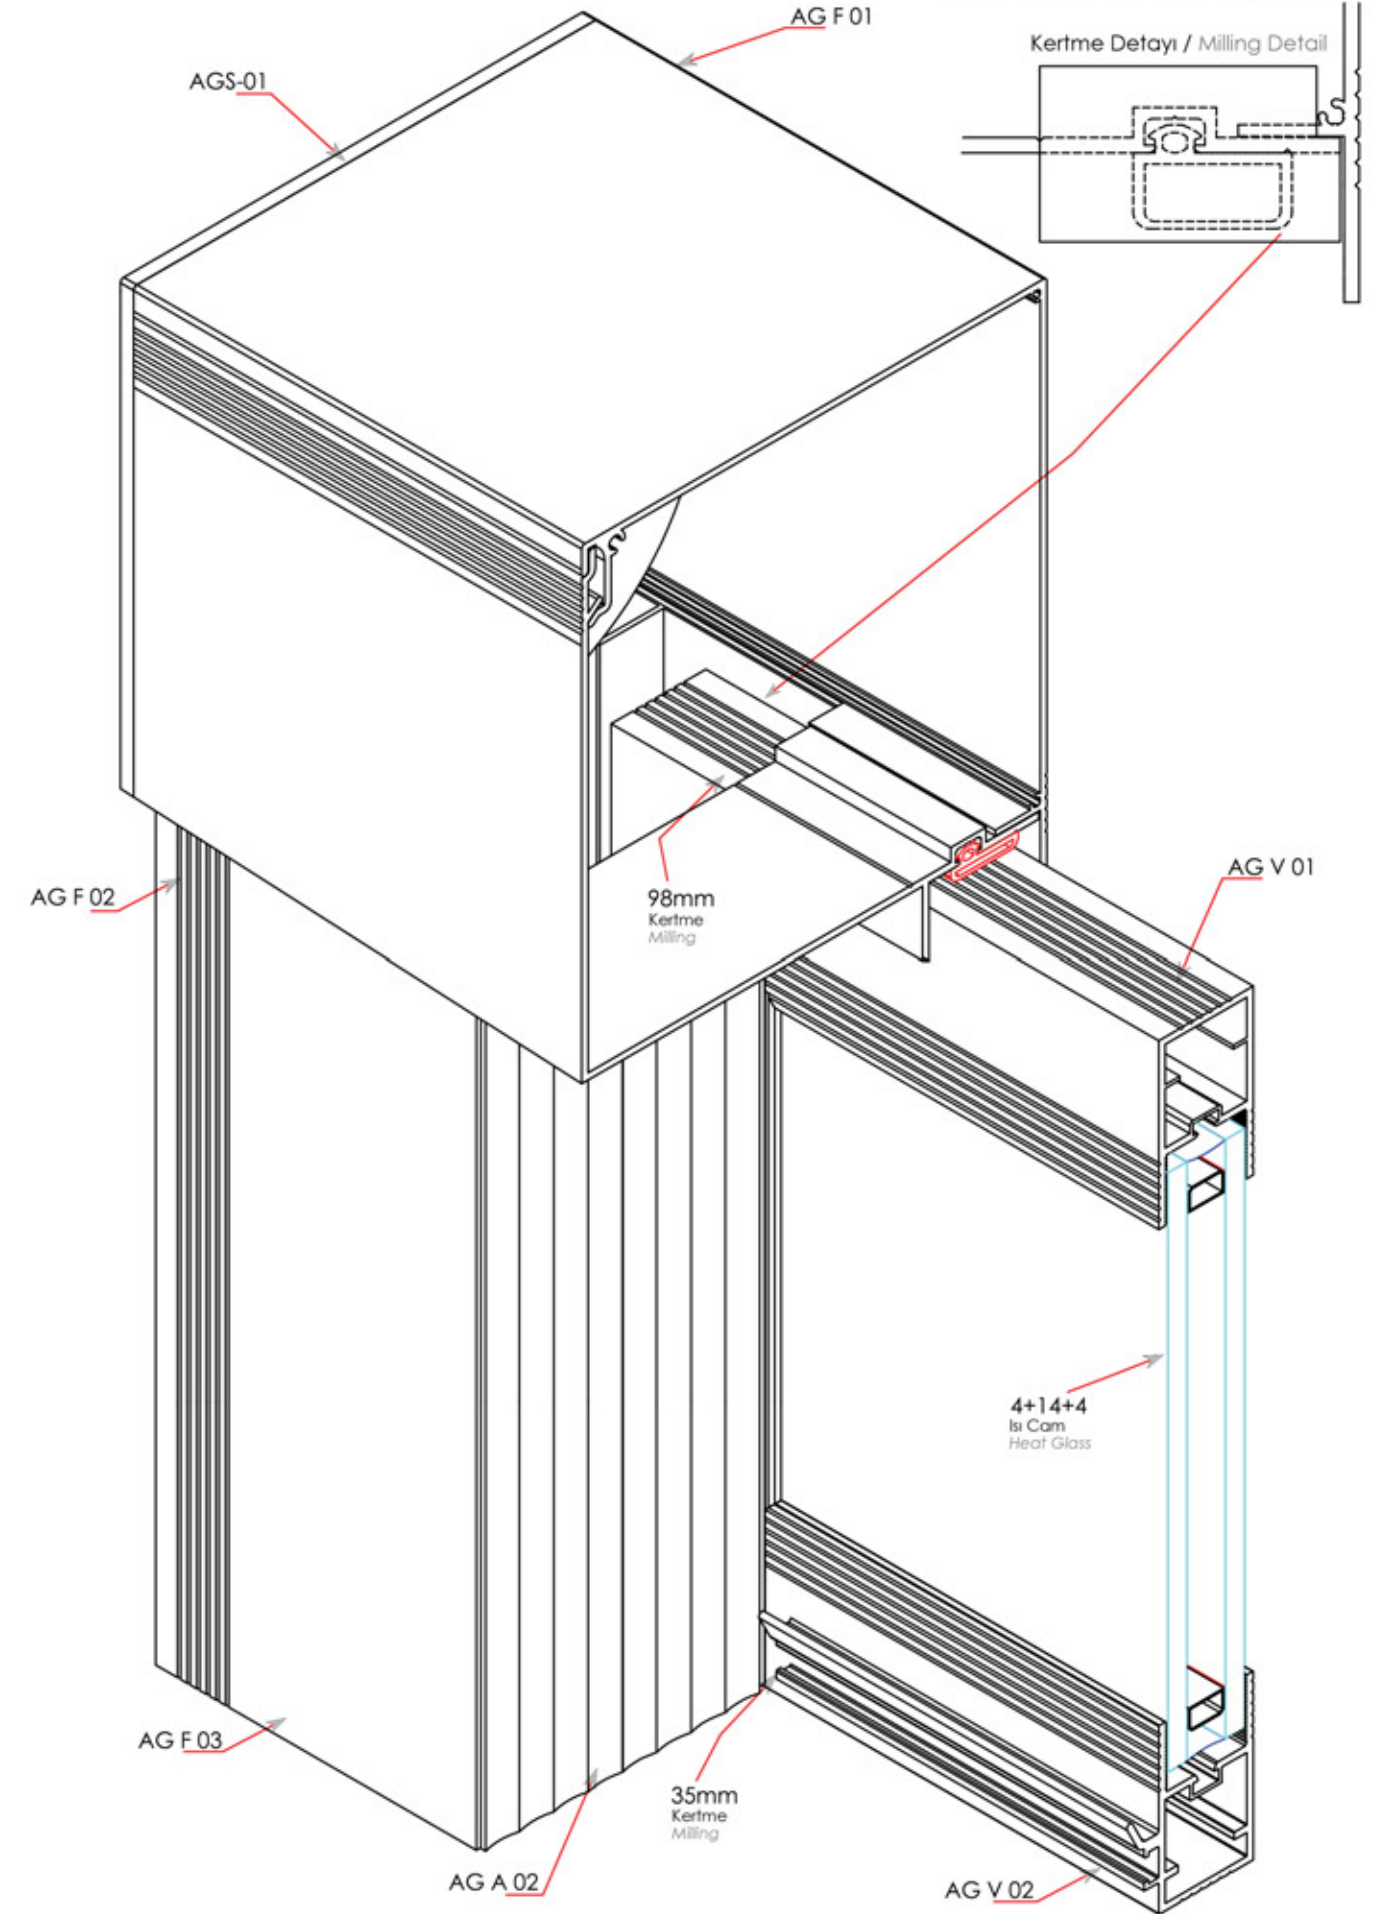

Ask for our technical catalogue to see more details about our products and to use our systems correctly

Ürünlerimize ait daha fazla detay görebilmek ve sistemlerin doğru olarak kullanılabilmesi için teknik kataloğumuzdan temin ediniz.

Ask for our technical catalogue to see more details about our products and to use our systems correctly

Ürünlerimize ait daha fazla detay görebilmek ve sistemlerin doğru olarak kullanılabilmesi için teknik kataloğumuzdan temin ediniz.