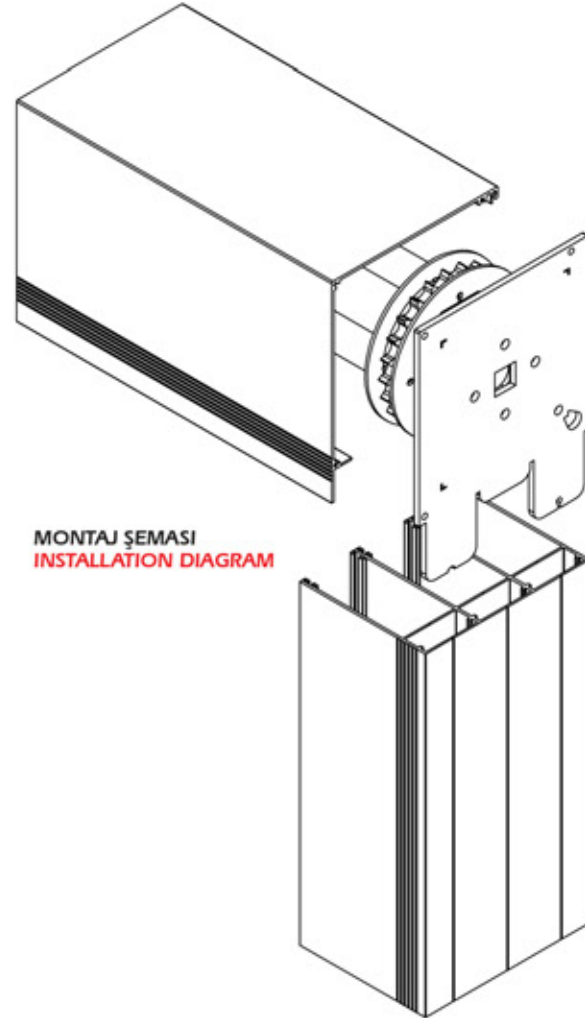

MONTAJ ŞEMASI
INSTALLATION DIAGRAM

QUALANOD SERTİFİKASI

IATF 16949 SERTİFİKASI