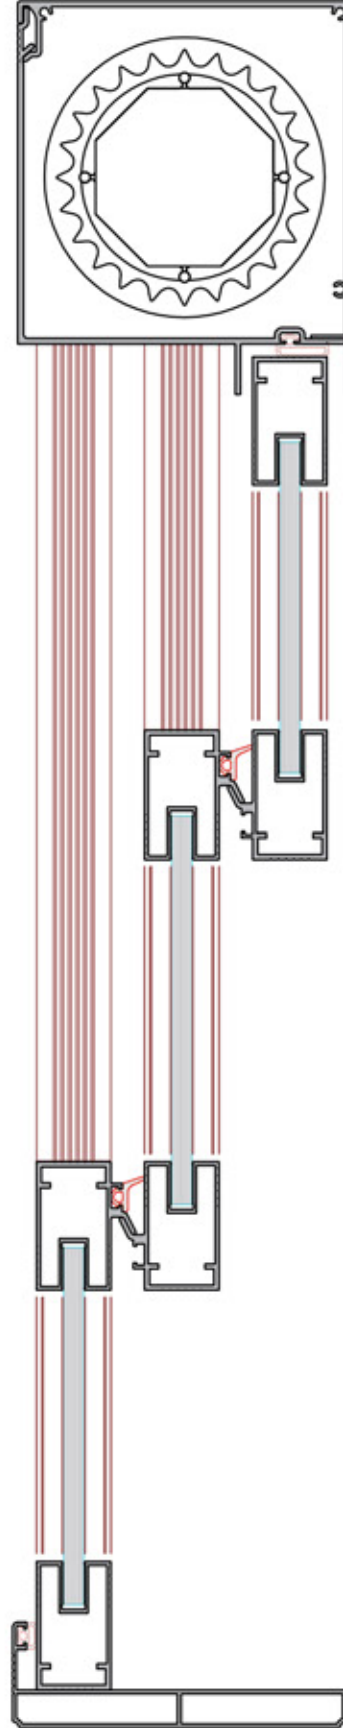

SAPPHIRE PANORAMA

Panorama Glass

Outdoor Systems
AluGarden®

Outdoor Systems
AluGarden®

Kanat Profil
Vent Profile

System Code	Profile No	Weight kg/m
AG V 01	6431	0.909
A	AKB-1097-25.1	

Clamp Vent Profile
Kenetli Kanat Profili

System Code	Profile No	Weight kg/m
AG V 02	6428	1.026
A	AKB-1097-25.1	

One Glass Vent Profile
Tek Cam Kanat Profili

System Code	Profile No	Weight kg/m
AG V 03	7094	0.853
A	AKB-1097-25.1	

One Glass Clamp Vent Profile
Tek Cam Kenetli Kanat Profili

System Code	Profile No	Weight kg/m
AG V 04	7093	0.969
A	AKB-1097-25.1	

Rail Cover Profile
Ray Kapak Profili

System Code	Profile No	Weight kg/m
AG A02	6435	0.175

Bottom Base Profile
Alt Baza Profili

System Code	Profile No	Weight kg/m
AG F 04	6430	1.355

ISI CAMLI DETAYI
HEAT GLASS DETAIL

TEK CAMLI DETAYI
SINGLE GLASS DETAIL

ISI CAMLI DETAYI
HEAT GLASS DETAIL

TEK CAMLI DETAYI
SINGLE GLASS DETAIL

22 mm
ISICAMLI SİSTEM
DÜŞEY KESİM ÖLÇÜSÜ
HEATING SYSTEM
VERTICAL CUTTING SIZE