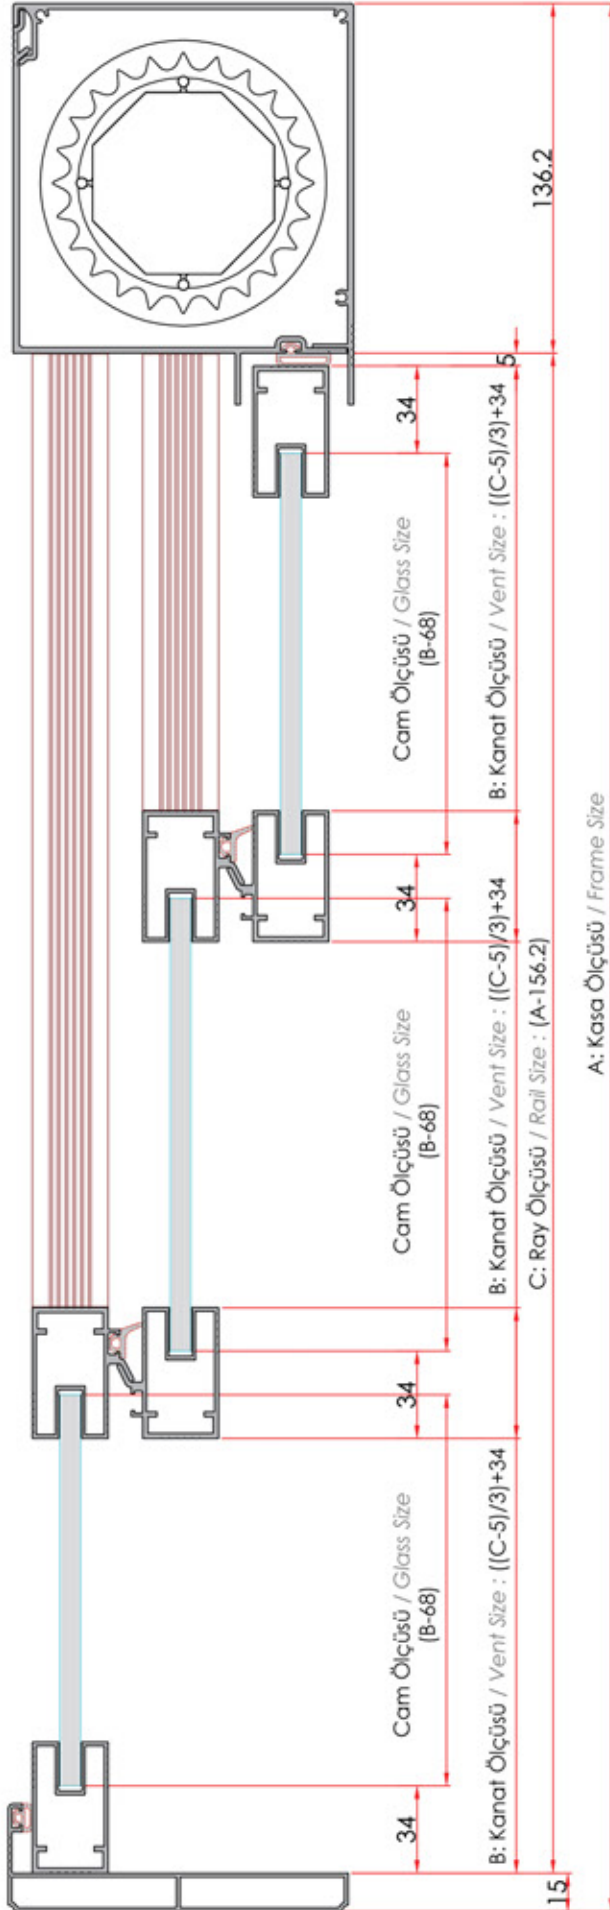

System Code	Profile No	Weight kg/m
AG V 02	6428	1.026
A	AKB-1097-25.1	

One Glass Vent Profile
Tek Cam Kanat Profili

System Code	Profile No	Weight kg/m
AG V 03	7094	0.853
A	AKB-1097-25.1	

One Glass Clamp Vent Profile
Tek Cam Kenetli Kanat Profili

System Code	Profile No	Weight kg/m
AG V 04	7093	0.969
A	AKB-1097-25.1	

Rail Cover Profile
Ray Kapak Profili

System Code	Profile No	Weight kg/m
AG A02	6435	0.175

Bottom Base Profile
Alt Baza Profili

System Code	Profile No	Weight kg/m
AG F 04	6430	1.355

ISI CAMLI DETAYI
HEAT GLASS DETAIL

TEK CAMLI DETAYI
SINGLE GLASS DETAIL

ISI CAMLI DETAYI
HEAT GLASS DETAIL

TEK CAMLI DETAYI
SINGLE GLASS DETAIL

22 mm
ISICAMLI SİSTEM
DÜŞEY KESİM ÖLÇÜSÜ
HEATING SYSTEM
VERTICAL CUTTING SIZE

SAPPHIRE PANORAMA

Outdoor Systems®
AluGarden

8 mm
TEK CAMLI SİSTEM
DÜŞEY KESİM ÖLÇÜSÜ
SINGLE GLASS SYSTEM
VERTICAL CUTTING SIZE

Outdoor Systems®
AluGarden

SAPPHIRE PANORAMA

8 mm
ISICAMLI SİSTEM
YATAY KESİM ÖLÇÜSÜ
SINGLE GLASS SYSTEM
HORIZONTAL CUTTING SIZE