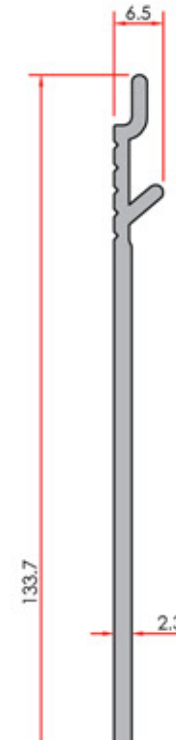

System Code	Profile No	Weight kg/m
AG V 02	6428	1.026
A	AKB-1097-25.1	

One Glass Vent Profile
Tek Cam Kanat Profili

System Code	Profile No	Weight kg/m
AG V 03	7094	0.853
A	AKB-1097-25.1	

One Glass Clamp Vent Profile
Tek Cam Kenetli Kanat Profili

System Code	Profile No	Weight kg/m
AG V 04	7093	0.969
A	AKB-1097-25.1	

Rail Cover Profile
Ray Kapak Profili

System Code	Profile No	Weight kg/m
AG A02	6435	0.175

Bottom Base Profile
Alt Baza Profili

System Code	Profile No	Weight kg/m
AG F 04	6430	1.355

Outward Frame Profile
Dış Kasa Profili

System Code	Profile No	Weight kg/m
AG F 01	7133	2.085

Rail Profile
Ray Profili

System Code	Profile No	Weight kg/m
AG F 03	6429	3.396

Corner Wedge
Köşe Takozu

System Code	Profile No	Weight kg/m
1097	1097	2.032

ISI CAMLI DETAYI
HEAT GLASS DETAIL

TEK CAMLI DETAYI
SINGLE GLASS DETAIL

ISI CAMLI DETAYI
HEAT GLASS DETAIL

TEK CAMLI DETAYI
SINGLE GLASS DETAIL

22 mm
ISICAMLI SİSTEM
DÜŞEY KESİM ÖLÇÜSÜ
HEATING SYSTEM
VERTICAL CUTTING SIZE