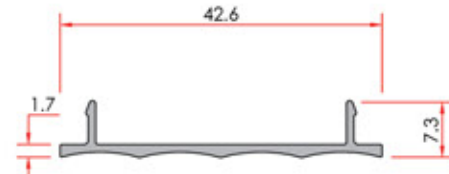

System Code	Profile No	Weight kg/m
AG V 02	6428	1.026
A	AKB-1097-25.1	

One Glass Vent Profile
Tek Cam Kanat Profili

System Code	Profile No	Weight kg/m
AG V 03	7094	0.853
A	AKB-1097-25.1	

One Glass Clamp Vent Profile
Tek Cam Kenetli Kanat Profili

System Code	Profile No	Weight kg/m
AG V 04	7093	0.969
A	AKB-1097-25.1	

Rail Cover Profile
Ray Kapak Profili

System Code	Profile No	Weight kg/m
AG A02	6435	0.175

Bottom Base Profile
Alt Baza Profili

System Code	Profile No	Weight kg/m
AG F 04	6430	1.355